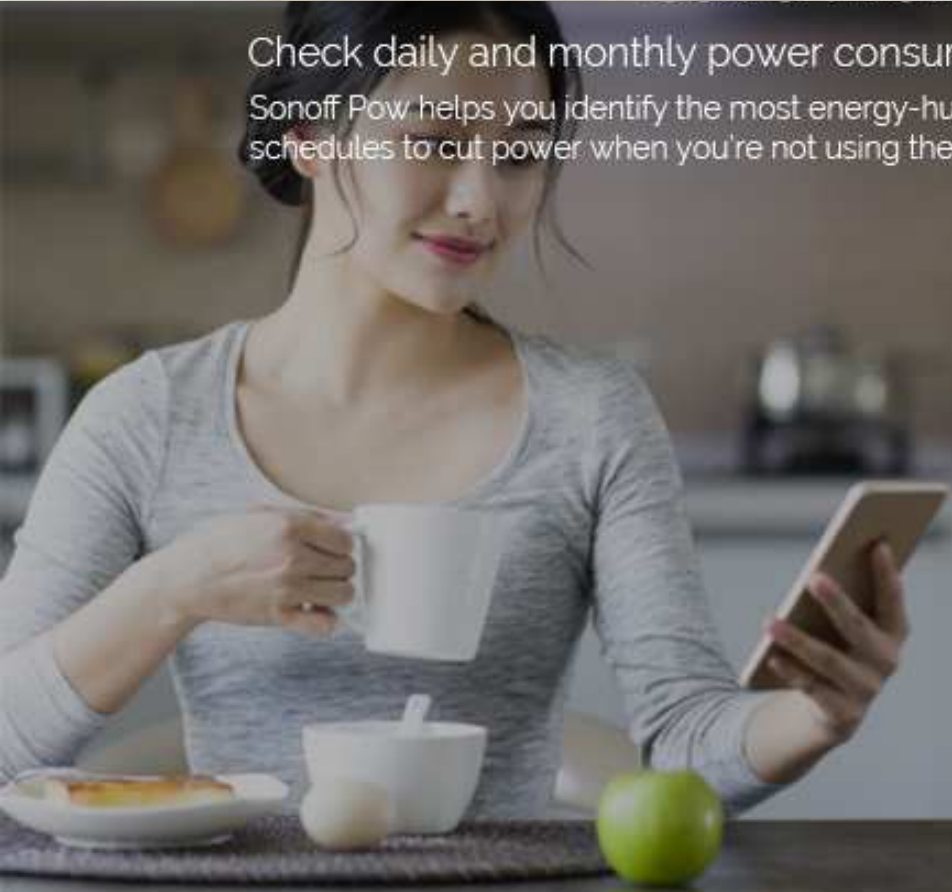

Sonoff POW

It's Not Just ON/OFF Switch

Energy Monitor

Remote Control

Scheduled Timing

Energy Saving

Overview

Sonoff Pow is a wireless smart power switch with electricity usage monitor feature. The Sonoff Pow remote power switch works like an electricity consumption calculator (kwh calculator), it allows users to calculate electricity usage and remote control the connected electrical devices by the App EWeLink.

Sonoff Pow energy usage calculator has the amazing capability to display the electrical devices' instant wattage consumption. It also has the option to report the energy consumption in kWh over a period of time, and can generate monthly energy usage reports. Sonoff Pow, therefore, allows users calculate electricity bill, figure out which appliances consume the most power so they can easily cut down electricity bill.

Since Sonoff Pow energy consumption calculator belongs to the Sonoff family, it has all the functions of a basic Sonoff. Through the mobile application eWeLink, remote home control becomes a reality. Consumers can remotely control the operation of home appliances by turning them on, off instantly or according to a user specified schedule, such as repeat or countdown. Consumers can also share the remote access with others for a mutual control of the appliances.

Remote Control

The app allows you to turn on fans to cool down the rooms before coming home.

Check daily and monthly power consumption summaries on App. Sonoff Pow helps you identify the most energy-hungry appliances. Set up timing schedules to cut power when you're not using them to save power.