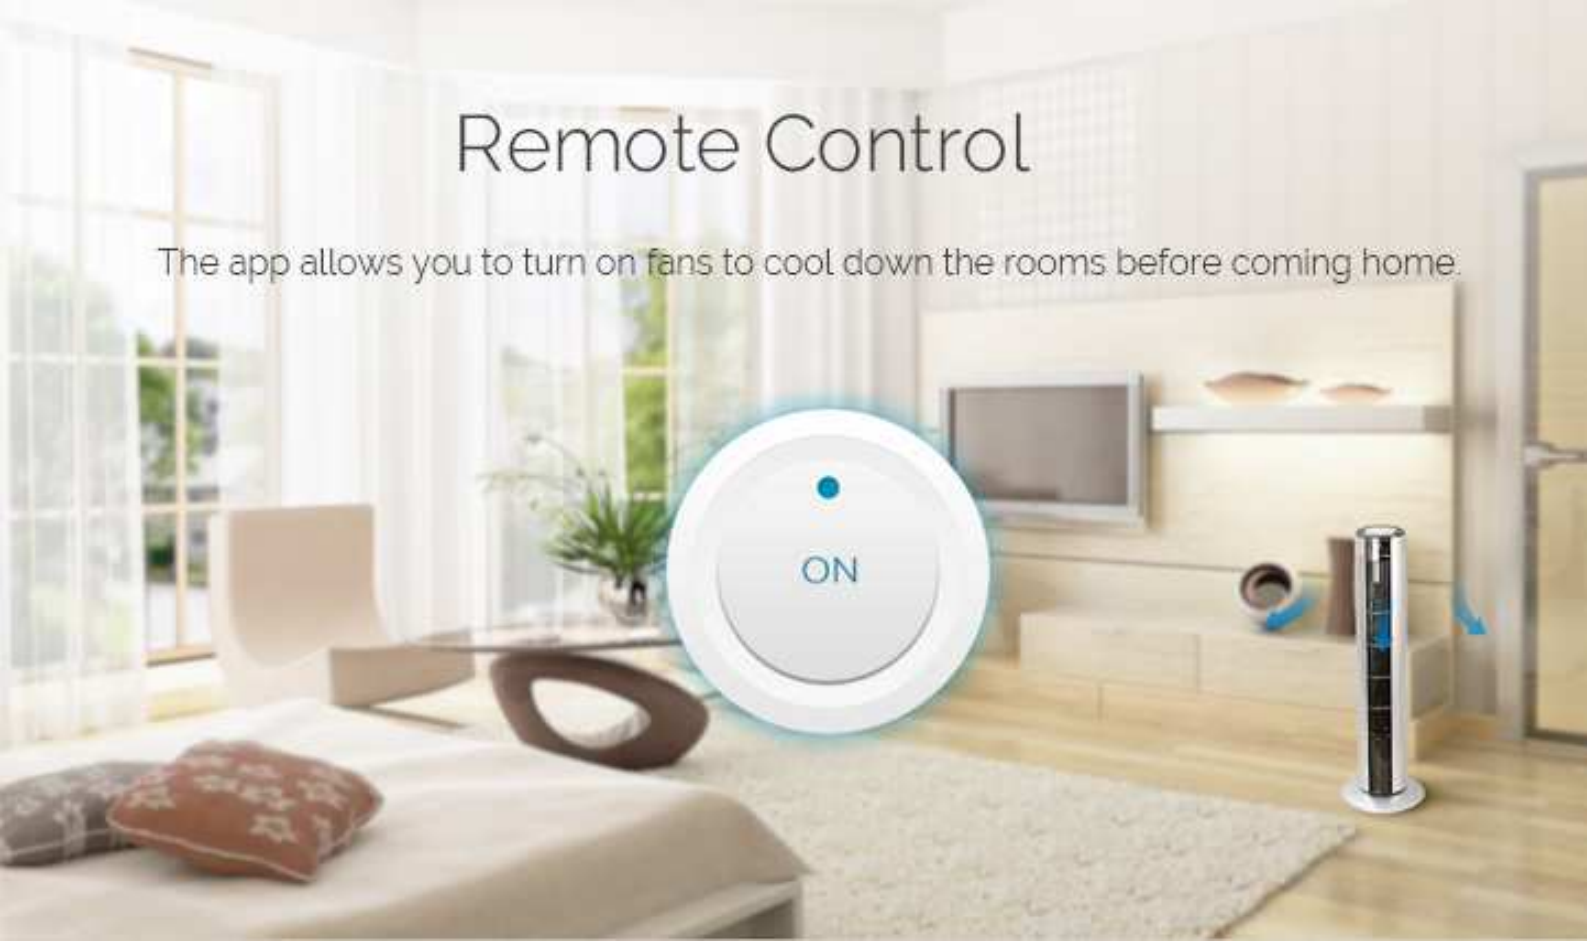

Sonoff POW

It's Not Just ON/OFF Switch

Energy Monitor

Remote Control

Scheduled Timing

Energy Saving

Overview

Sonoff Pow is a wireless smart power switch with electricity usage monitor feature. The Sonoff Pow remote power switch works like an electricity consumption calculator (kwh calculator), it allows users to calculate electricity usage and remote control the connected electrical devices by the App EWeLink.

Since Sonoff Pow energy consumption calculator belongs to the Sonoff family, it has all the functions of a basic Sonoff. Through the mobile application eWeLink, remote home control becomes a reality. Consumers can remotely control the operation of home appliances by turning them on, off instantly or according to a user specified schedule, such as repeat or countdown. Consumers can also share the remote access with others for a mutual control of the appliances.

Remote Control

The app allows you to turn on fans to cool down the rooms before coming home.

Check daily and monthly power consumption summaries on App. Sonoff Pow helps you identify the most energy-hungry appliances. Set up timing schedules to cut power when you're not using them to save power.