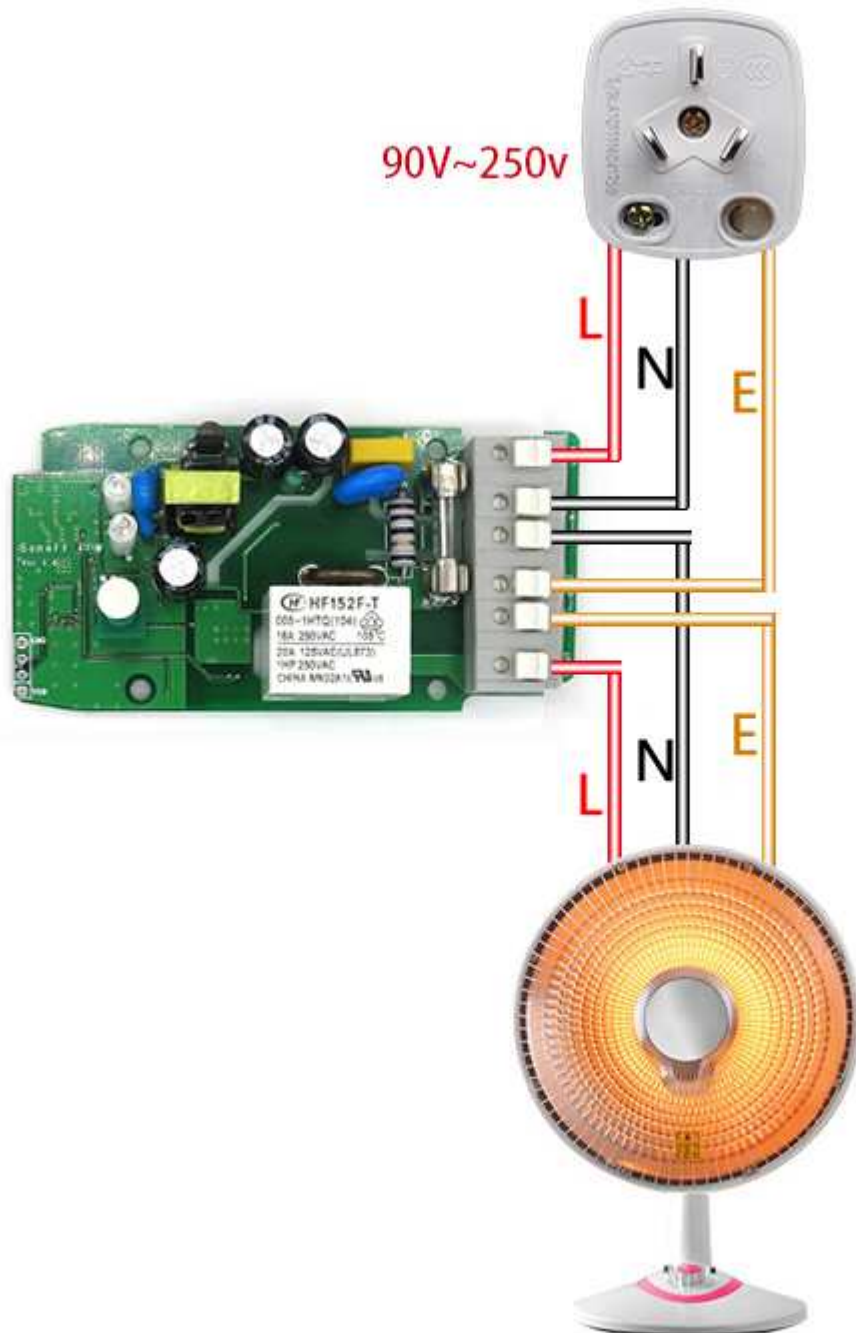

Max. Current: 16A

Security: WPA/WPA2

Color: White

Dimension: 114x51x32(mm)

Recommended Temp. : 0°C-40°C

Wireless Frequency: 80-160MHz

Wireless Standard: IEEE 802.11 b/g/n

Features

- **Remote ON/OFF**—Turn electrical devices on/off from anywhere
- **Monitor Real-time Power**—Check current power via App
- **Monitor Energy Usage**—Monitor energy usage in a period via App
- **Energy Usage**— Check daily & monthly power consumption summaries via App
- **App Support** —Free iOS and Android mobile App eWeLink
- **Sync Status**—Real-time device status provided to App
- **Timing**—Set scheduled/countdown timers to turn on/off at specified time
- **Share Control**— Control your smart home together with your family
- **Scene**—Turn on/off a gang of devices with one tap
- **Smart Scene**—Triggered on/off by temperature, humidity or other environmental conditions
- **Voice Control** —Works perfectly with Amazon Alexa, Google Home

Specification

- Voltage range: 90-250V AC
- Max current: 16A
- Max Power: 3500W
- Product Dimensions: 114*52*32mm
- Color: White
- Wireless Frequency: 802.11 b/g/n
- Security Mechanism: WPA-PSK/WPA2-PSK
- Enclosure Material: Fire-retardant ABS V0
- Operating Temperature: 0°C-40°C(32°F-104°F)
- Operating Humidity: 5%-90%RH, Non-condensing
- Certification: CE, RoHS, FCC